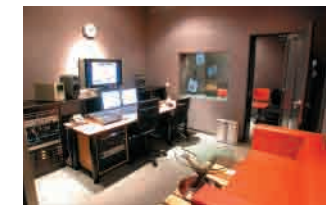

Sound studio